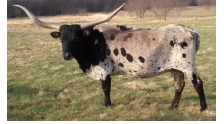

2 DOLLAR PISTOL MW

AWESOME ALAMO

PC Overwhelming Sally

Concealed Weapon

WS PANDA

BL NIGHT CHEX

HATCH'S CANDY CANE

585 OVERWHELMING TORO